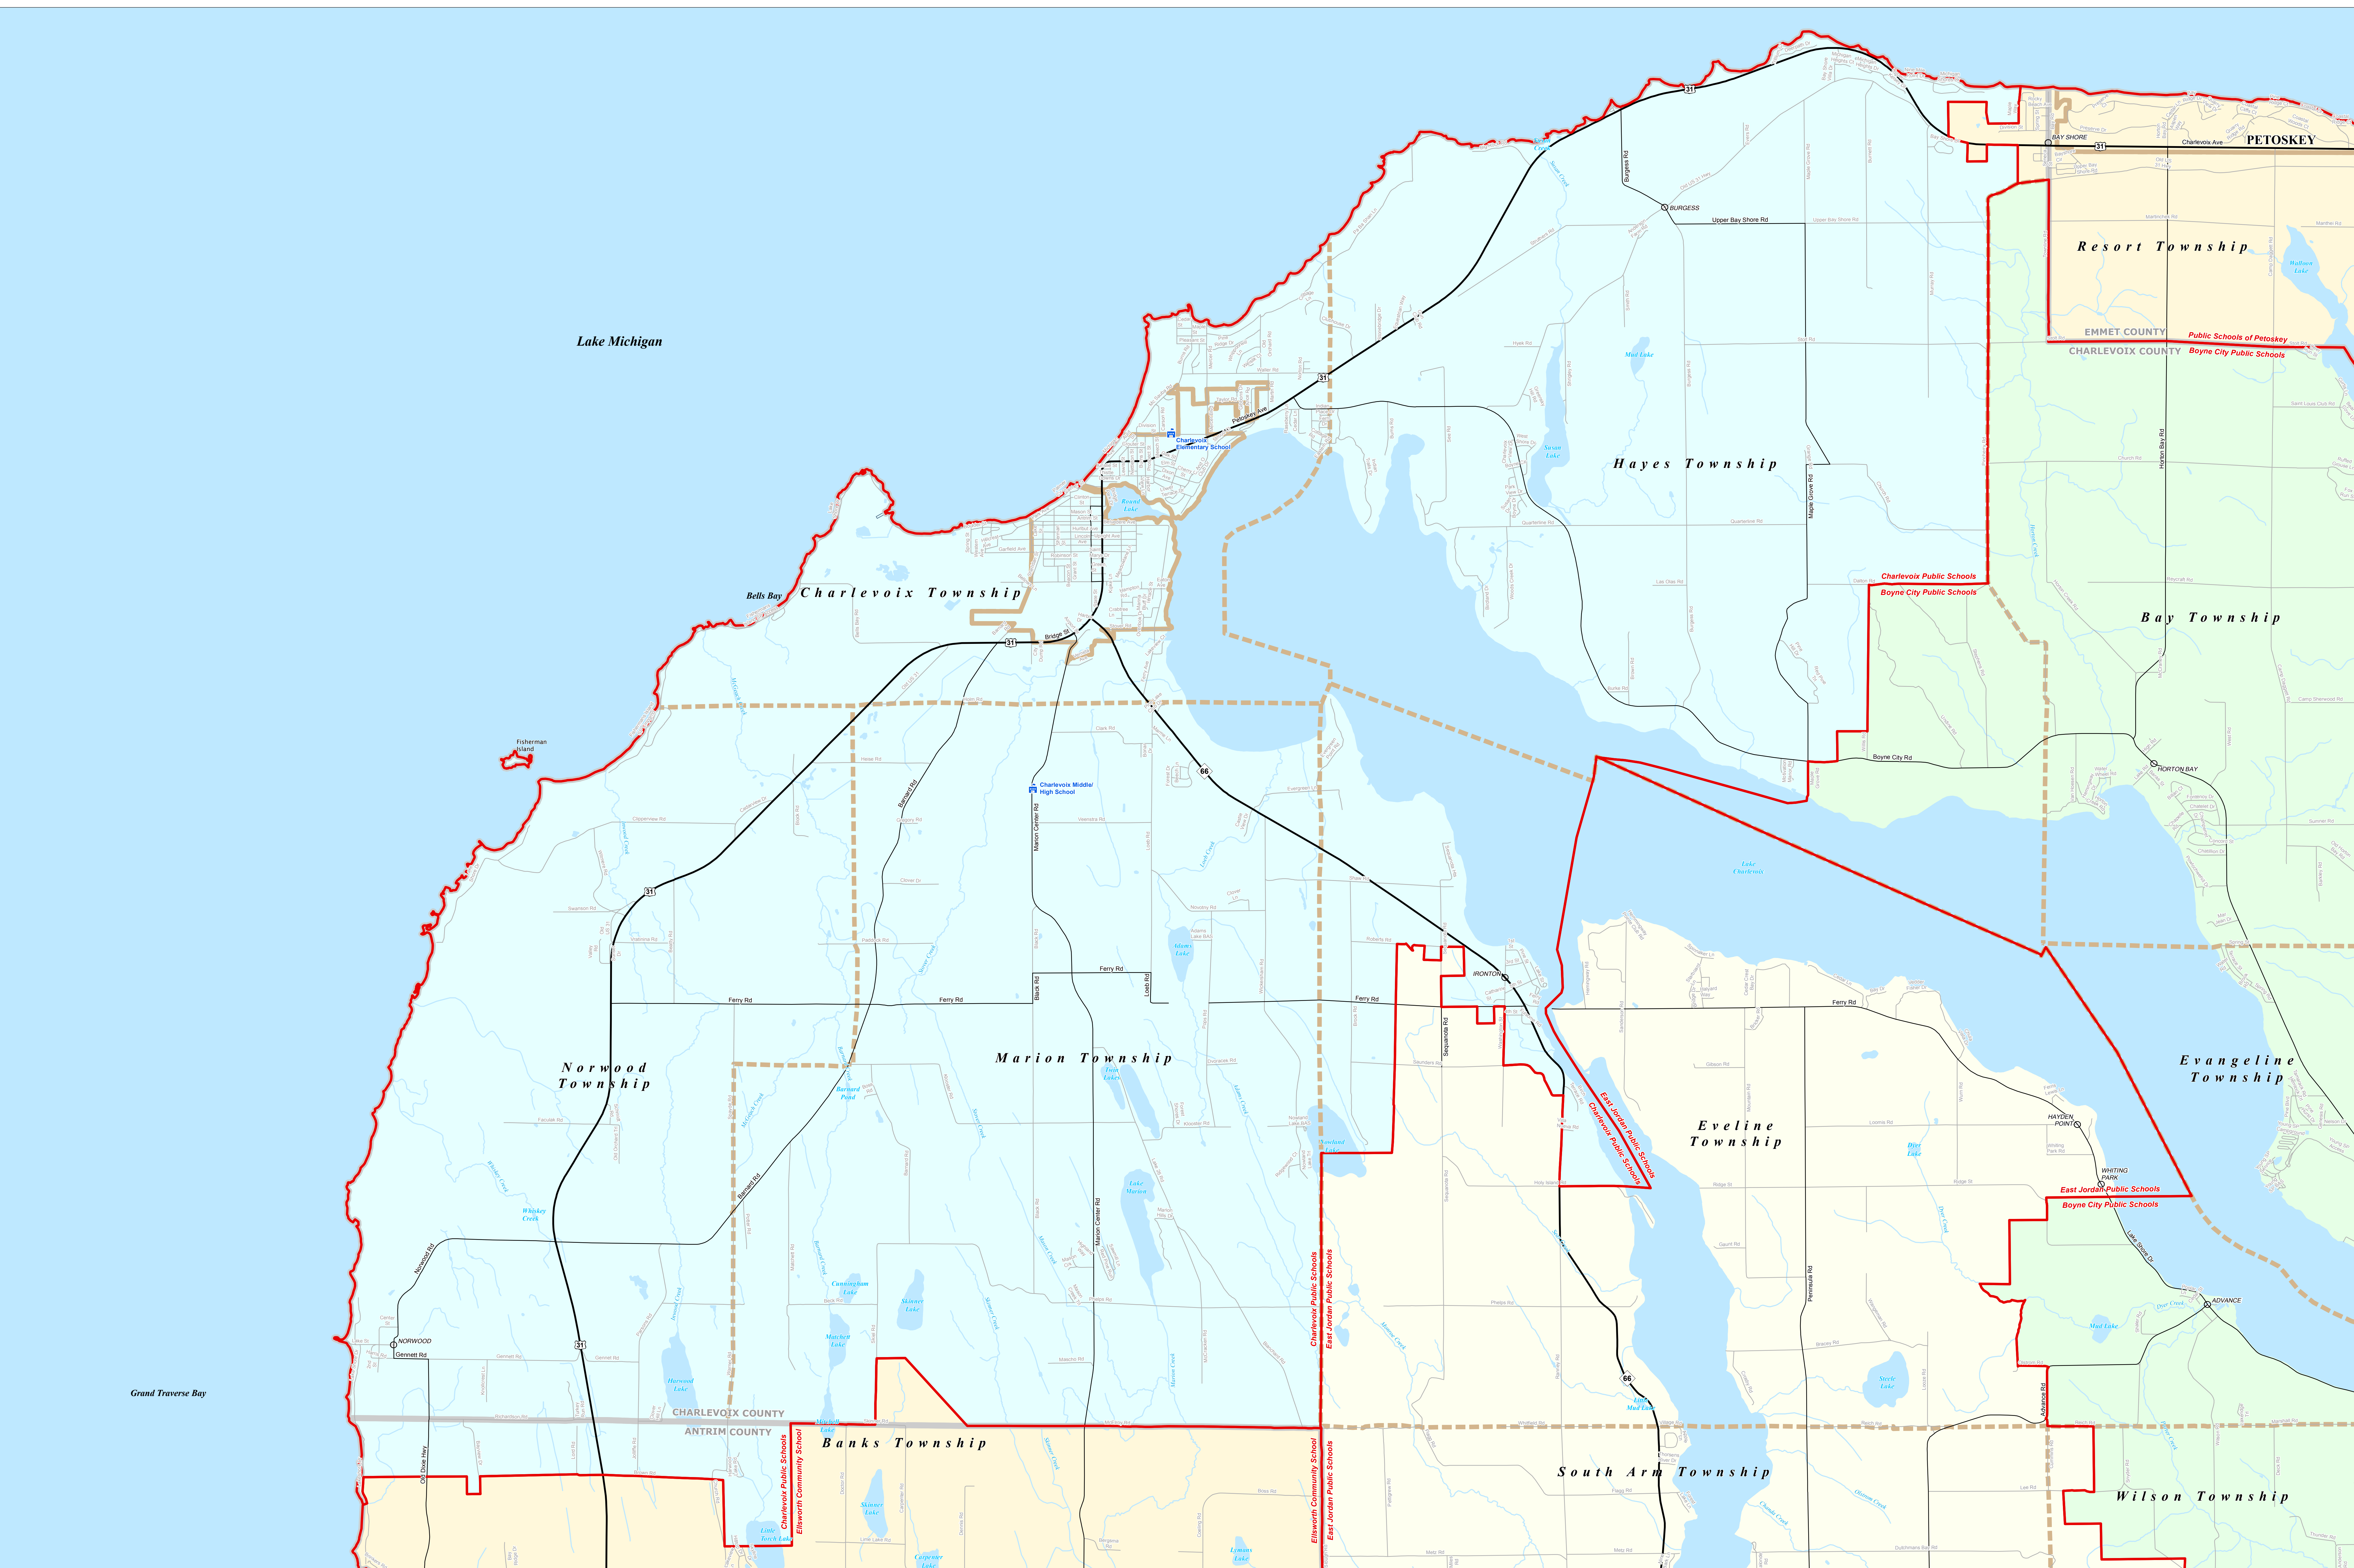

CHARLEVOIX PUBLIC SCHOOLS

Charlevoix-Emmet ISD

0 0.25 0.5 Miles

Legend	
School District	School
County	Water Feature
City	Freeway
Township	Highway
Village	Primary Road
Census Designated Place	Local Road
Railroad	River, Stream, or Drain
Unincorporated Place